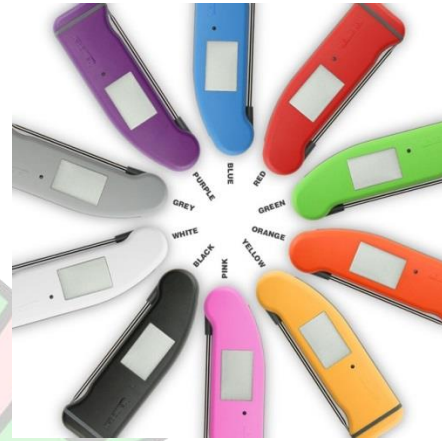

Merry
Christmas

BIG GREEN CRAIG
BIG GREEN CRAIG

ThermoWorks

For the person that needs things waterproof. The MK4 Thermopen is brand new to the ThermoWorks lineup. Not only is it a precision instant read thermometer, It's waterproof, backlit and the read out rotates!

www.thermoworks.com